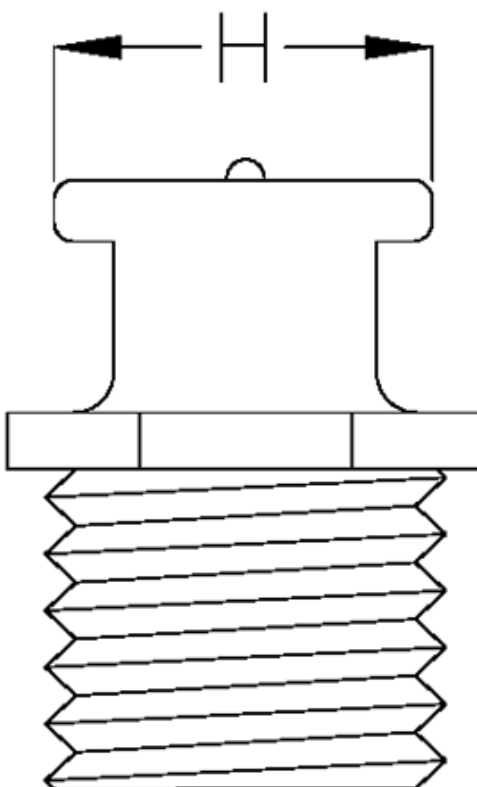

Article number: 5309312002

Description: KLEE Button head lubrication nipple DIN 3404
M22 head \varnothing 22mm, G3/8

Measures

H = 22
Thread = G3/8